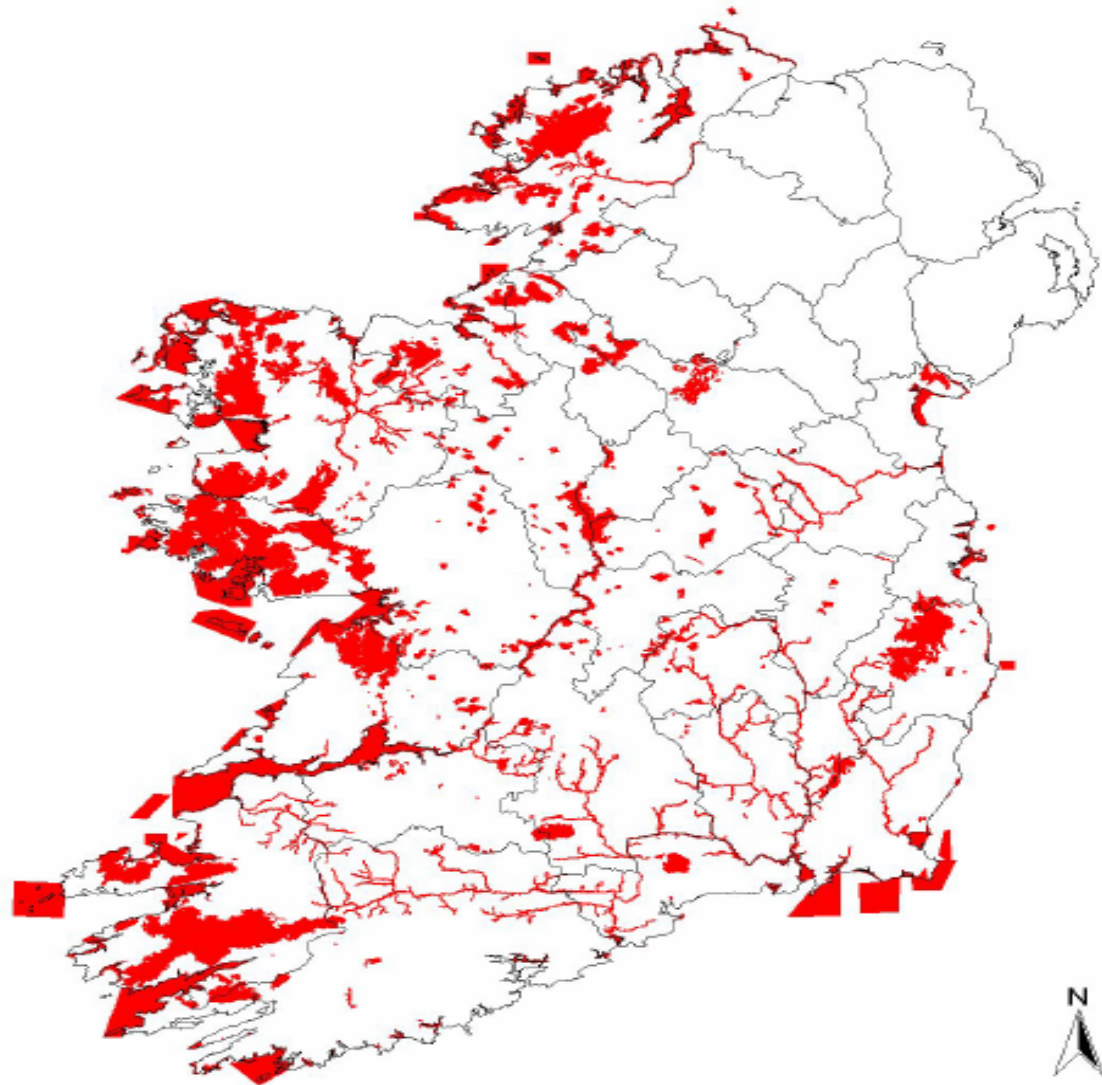

National
Coverage of
SAC/SPA's

Special Areas of Conservation (SAC)