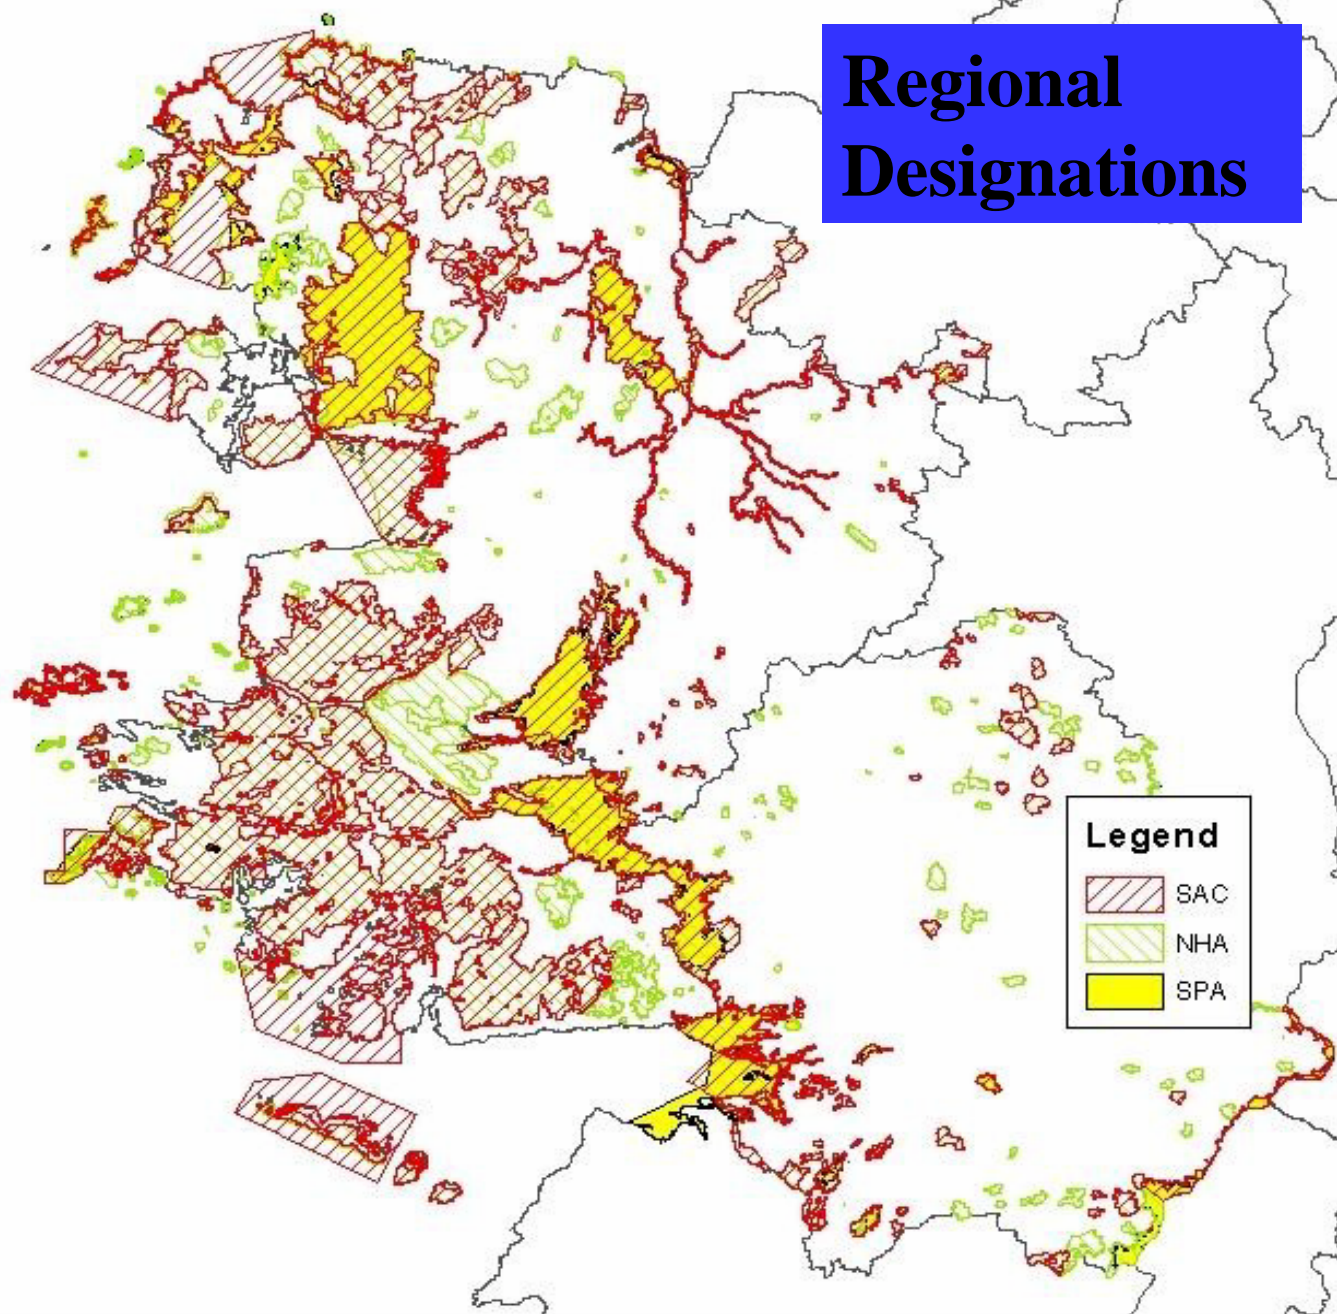

“Western Blanket Bogs A Regional Perspective”

Denis Strong

Deputy Regional Manager

Western Region

National Parks & Wildlife Service

Dept: Environment, Heritage & Local Government

National
Coverage of
SAC/SPA's

Special Areas of Conservation (SAC)

Regional Designations

Owenduff/Nephin Blanket Bog

Atlantic Blanket Bog Pool System

Felling & Replanting Conifers on Peat Soil

Flush System in Overgrazed Upland Blanket Bog

Blackface Mountain Sheep

Overgrazing by Sheep on upland Heath, May '04!

Commercial Peat Cutting

Hand Cutting of Turf on Blanket Bog

Commercial Quarrying to meet Development Demand

14/06/2006

Development within Designated Areas

Windfarm at Bellacorick

Drain Blocking by Bord na Móna

Knockmoyle/Sheskin Reserve (O'Boyles Bog)

Sundew on Blanket Bog

Red Grouse on Upland Heath

Marsh Saxifrage & Breeding Golden Plover

Merlin on Hummock

Thank You for Your Attention